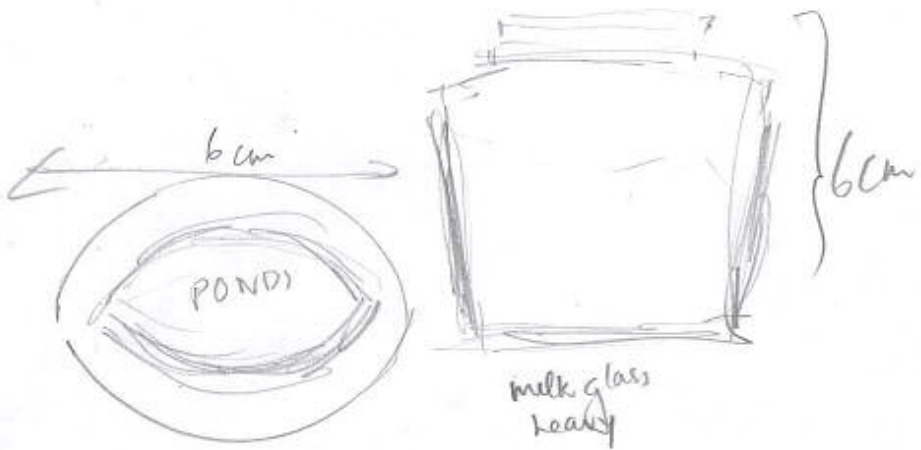

MILK GLASS STIRLING PARK

A number of small milk glass containers were found in the park. A number of them are Pond's Cream containers. Following are some examples of the jars found that include those that held products unknown to me. Not shown are milk glass vegemite jars.

6 cm
clear glass

screw top
lid -
metal

WELLCOME
CHEM WORKS
179