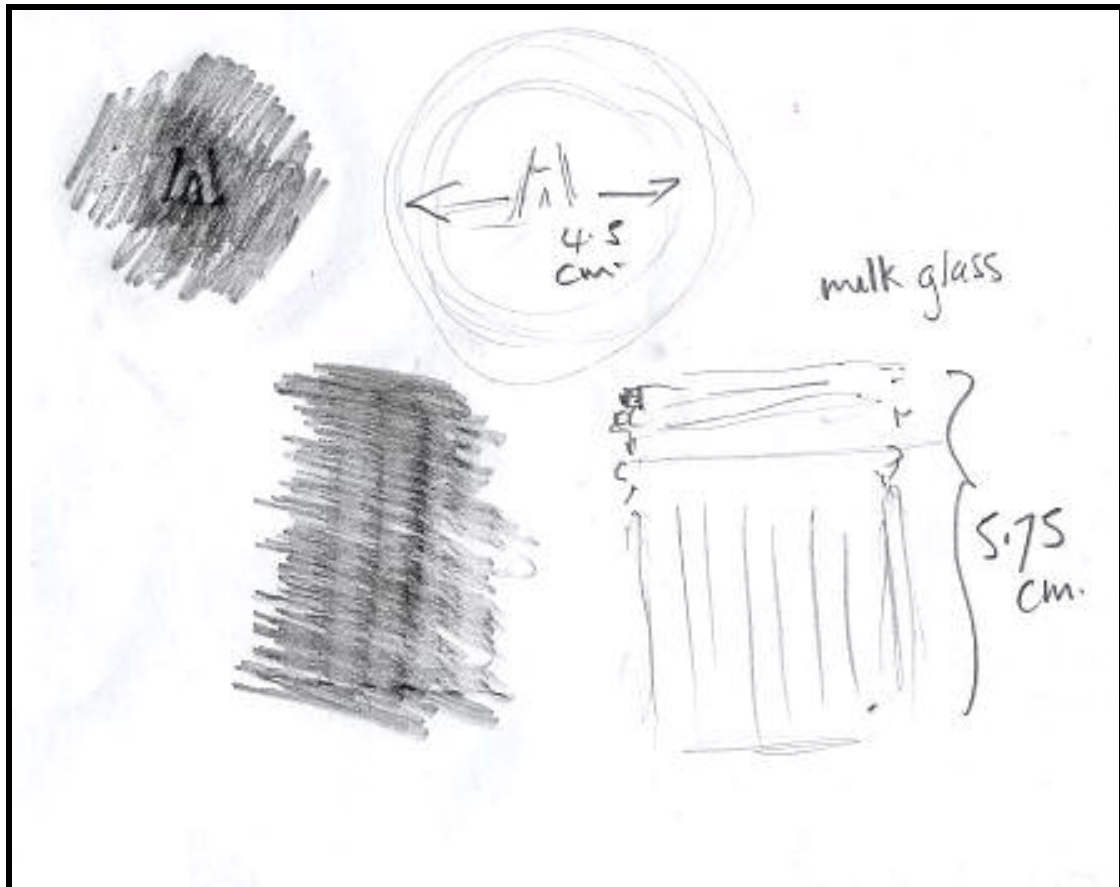

MILK GLASS STIRLING PARK

A number of small milk glass containers were found in the park. A number of them are Pond's Cream containers. Following are some examples of the jars found that include those that held products unknown to me. Not shown are milk glass vegemite jars.

6 cm
clear glass

screw top
lid -
metal

WELLCOME
CHEM WORKS
179