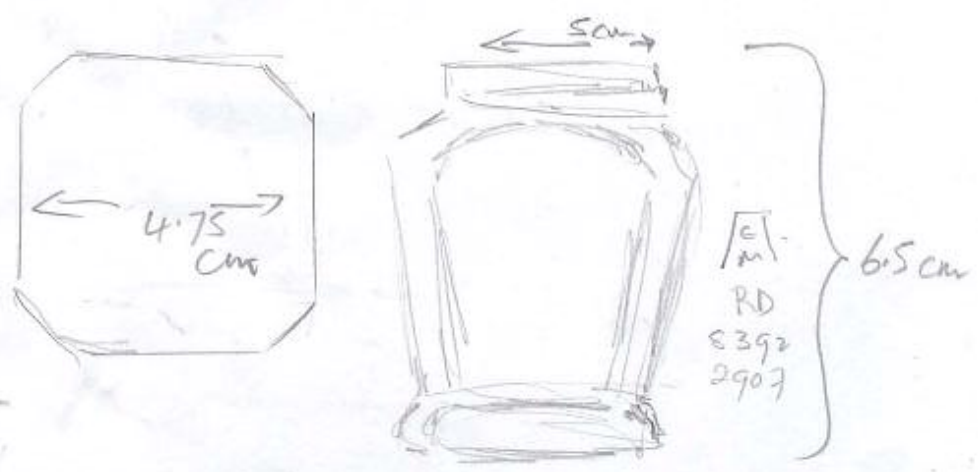

MILK GLASS STIRLING PARK

A number of small milk glass containers were found in the park. A number of them are Pond's Cream containers. Following are some examples of the jars found that include those that held products unknown to me. Not shown are milk glass vegemite jars.

6 cm
clear glass

screw top
lid -
metal

WELLCOME
CHEM WORKS
179