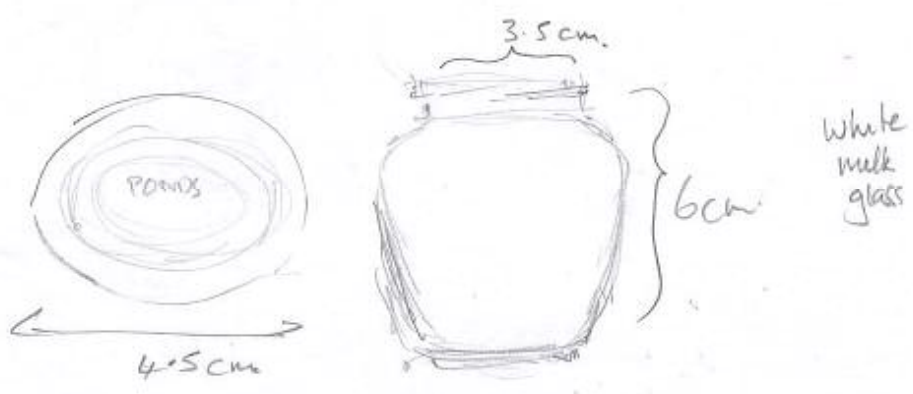

MILK GLASS STIRLING PARK

A number of small milk glass containers were found in the park. A number of them are Pond's Cream containers. Following are some examples of the jars found that include those that held products unknown to me. Not shown are milk glass vegemite jars.

6 cm
clear glass

screw top
lid -
metal

WELLCOME
CHEM WORKS
179